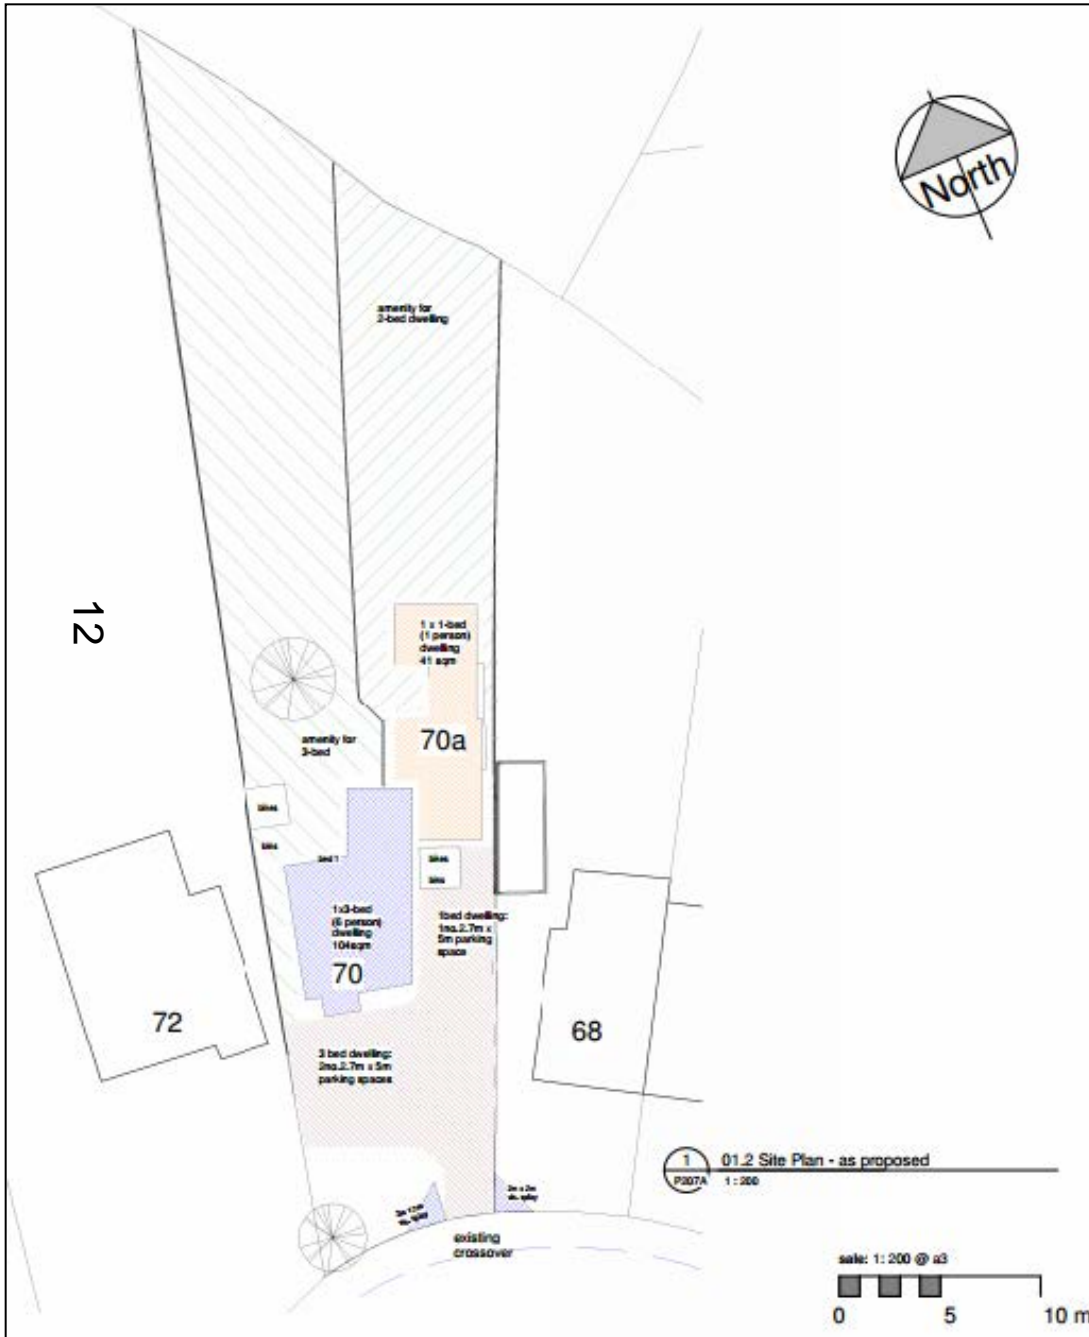

Looking towards the rear of 72 Glebelands from the rear garden of 70 Glebelands

www.oxford.gov.uk

**OXFORD
CITY
COUNCIL**

10

Existing Block
Plan/Floor Plan

2 08.0 West elevation - as existing

1 06.0 East elevation - as existing
P106 1:100

1 07.0 North elevation - as existing
P105 1:100

3 09.0 South elevation as existing
P106 1:100

Existing Elevations

Proposed Block Plan

2 03.1 First Floor - as proposed
P210 1 : 100

1 02.1 Ground Floor - as proposed
P210 1 : 100

Proposed Floor Plans

3 09.1 South elevation - as proposed
P212 1 : 100

14

5 07.1 North elevation - as proposed
P212 1 : 100

Proposed Elevations

4 06.1 East elevation - as proposed
P212 1 : 100

15

2 08.1 West elevation - as proposed
P213 1 : 100