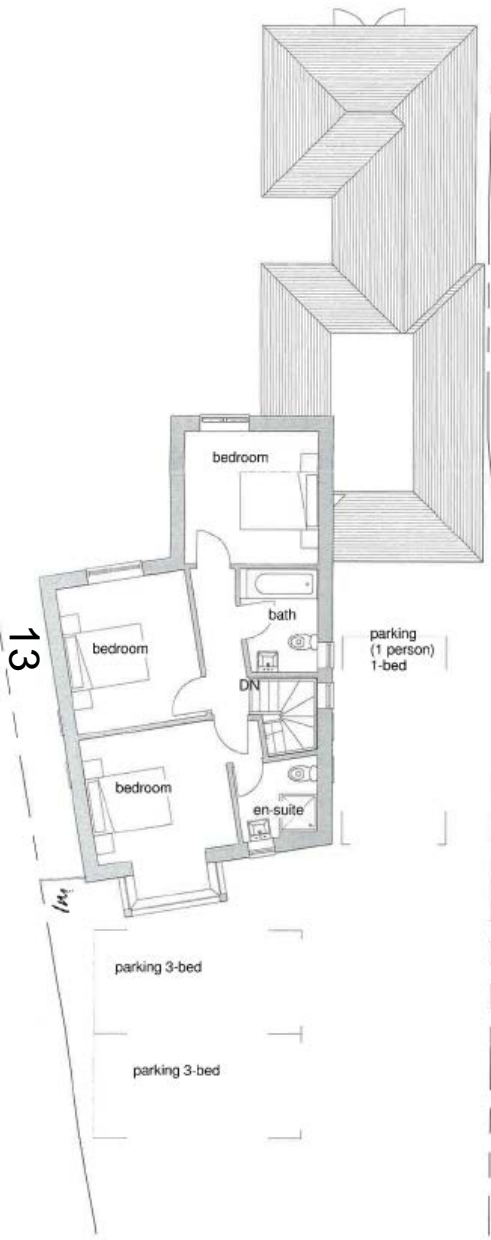

Looking towards the rear of 72 Glebelands from the rear garden of 70 Glebelands

www.oxford.gov.uk

**OXFORD
CITY
COUNCIL**

10

Existing Block
Plan/Floor Plan

2 08.0 West elevation - as existing

1 06.0 East elevation - as existing
P106 1:100

1 07.0 North elevation - as existing
P105 1:100

3 09.0 South elevation as existing
P106 1:100

Existing Elevations

Proposed Block Plan

2 03.1 First Floor - as proposed
P210 1 : 100

1 02.1 Ground Floor - as proposed
P210 1 : 100

Proposed Floor Plans

3 09.1 South elevation - as proposed
P212 1 : 100

14

5 07.1 North elevation - as proposed
P212 1 : 100

Proposed Elevations

4 06.1 East elevation - as proposed
P212 1 : 100

15

2 08.1 West elevation - as proposed
P213 1 : 100