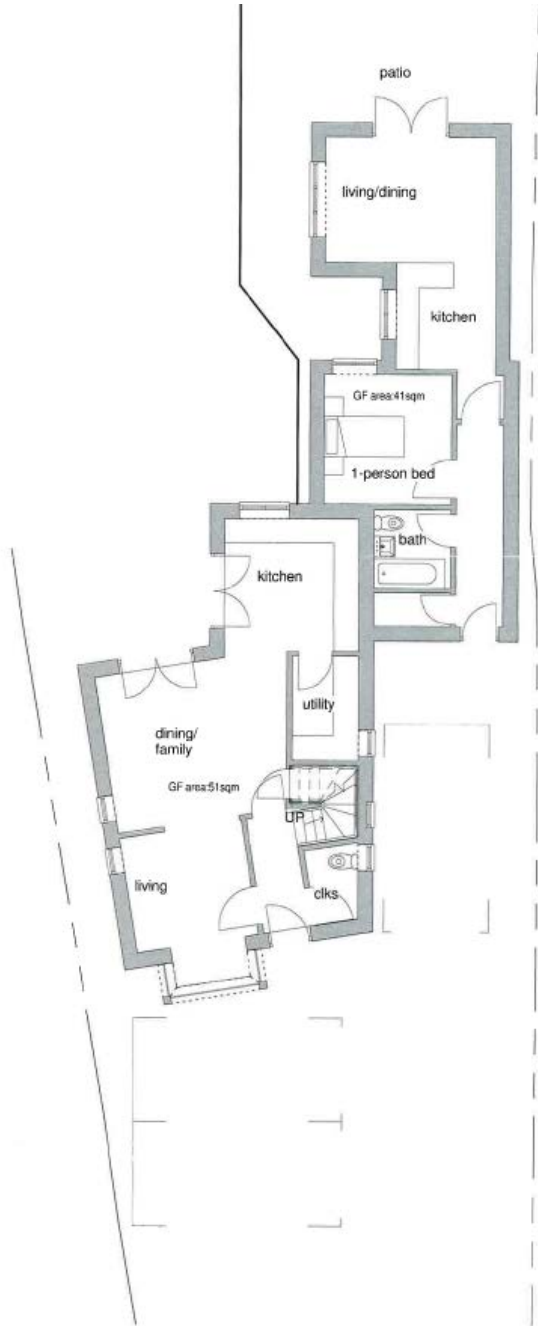

Looking towards the rear of 72 Glebelands from the rear garden of 70 Glebelands

www.oxford.gov.uk

**OXFORD
CITY
COUNCIL**

10

Existing Block
Plan/Floor Plan

2 08.0 West elevation - as existing

1 06.0 East elevation - as existing
P106 1:100

1 07.0 North elevation - as existing
P105 1:100

3 09.0 South elevation as existing
P106 1:100

Existing Elevations

Proposed Block Plan

2 03.1 First Floor - as proposed
P210 1 : 100

1 02.1 Ground Floor - as proposed
P210 1 : 100

Proposed Floor Plans

3 09.1 South elevation - as proposed
P212 1 : 100

14

5 07.1 North elevation - as proposed
P212 1 : 100

Proposed Elevations

4 06.1 East elevation - as proposed
P212 1 : 100

15

2 08.1 West elevation - as proposed
P213 1 : 100